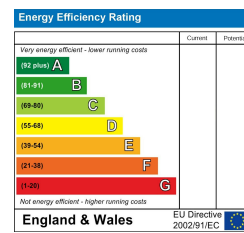

85 Annesley Road
Newport Pagnell
Buckinghamshire
MK16 0DJ

£1,495 Per Month

- Garage included

To view this property call Carters on 01908265200 or email admin@cartersrentals.com

Viewing Arrangements

 01908265200